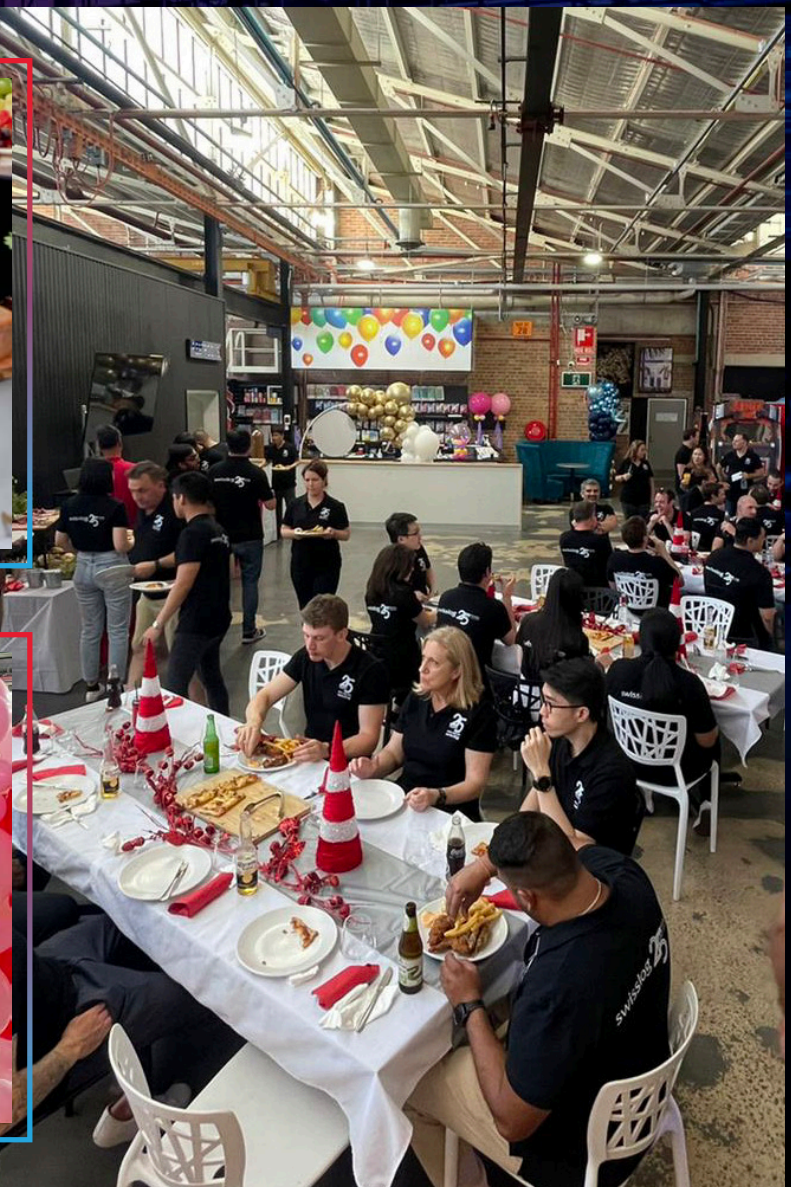

ENJOY *Total* EVENT MANAGEMENT FROM THE SET UP TO THE CATERING!

Our dedicated event team will guide you through all our inclusive packages available as well as lend a helping hand in introducing you to our preferred suppliers who can help style the event with all the added props and extras needed to suit your requirements.