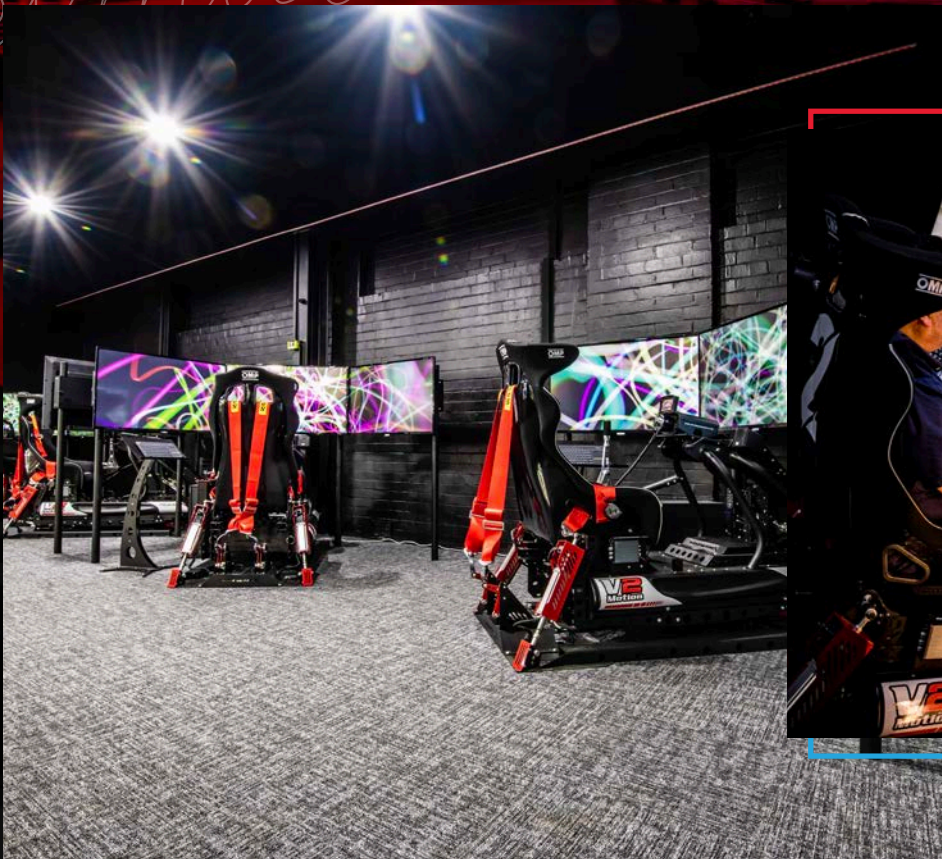

SIMULATORS