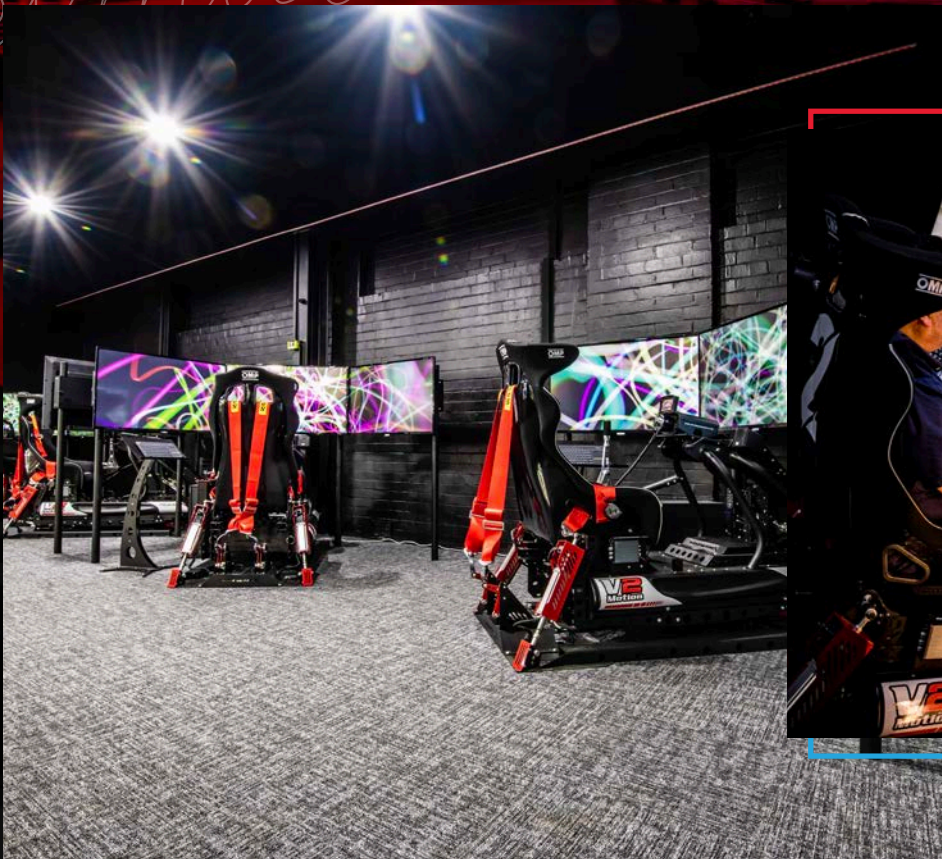

BOWLING

MINI GOLF

E-karting

ARCADES

SIMULATORS

Event Spaces

DEDICATED EVENT SPACES

Function Room for up to 150 people available