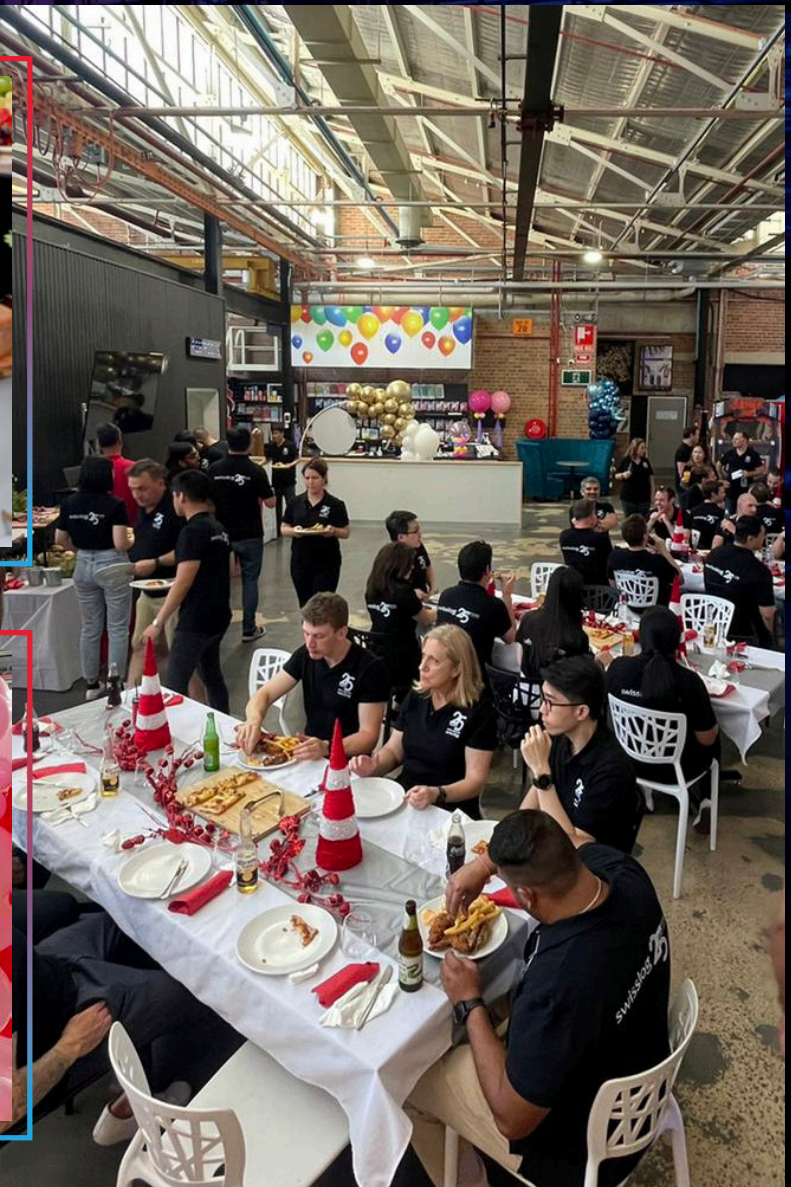

ENJOY *Total* EVENT MANAGEMENT FROM THE SET UP TO THE CATERING!

Our dedicated event team will guide you through all our inclusive packages available as well as lend a helping hand in introducing you to our preferred suppliers who can help style the event with all the added props and extras needed to suit your requirements.